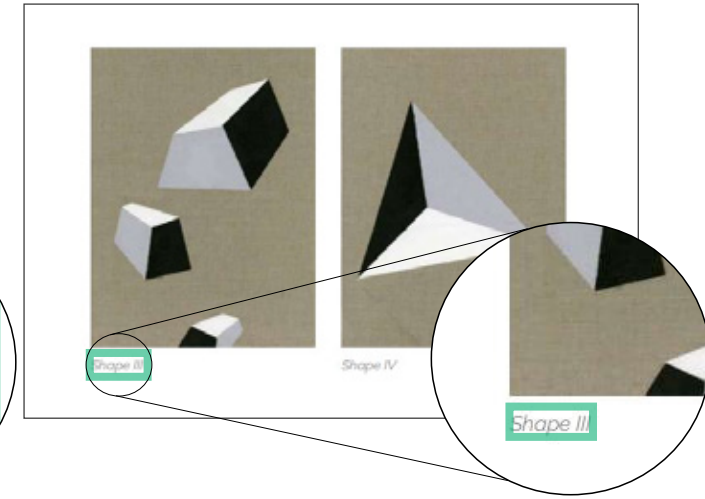

Step 3.

Select your print from our online catalogue, referencing the name or code under the image.