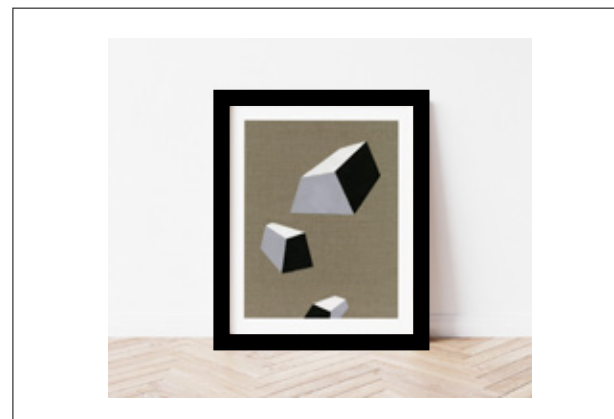

Step 1.

Visit Croft Design Studio website at Croftdesignstudio.co.uk.
Hover over artwork to find our drop down box for our different artwork options.

Step 4.

Choose a frame from a selection of ten finishes referencing the code.

Step 2.

Choose from our selection of In-house craft prints.

We have a choice of Abstract, typography, figurative, landscapes and classical prints available.

Step 5.

Finished result, framed artwork with glass and fixings, ready to hang.

Step 3.

Select your print from our online catalogue, referencing the name or code under the image.