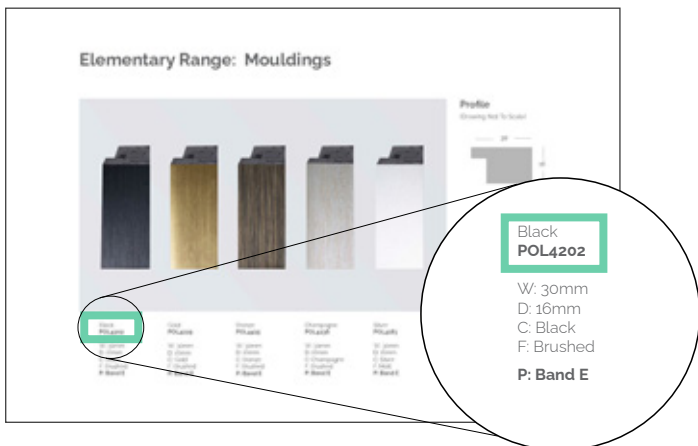

Standard overall sizes available:

210 x 300 mm
300 x 400 mm
500 x 500 mm
500 x 700 mm
700 x 1000 mm

Prices available upon request.

Step 1.

Visit Croft Design Studio website at Croftdesignstudio.co.uk.
Hover over artwork to find our drop down box for our different artwork options.

Step 4.

Choose a frame from a selection of ten finishes referencing the code.

Step 2.

Choose from our selection of In-house craft prints.

We have a choice of Abstract, typography, figurative, landscapes and classical prints available.