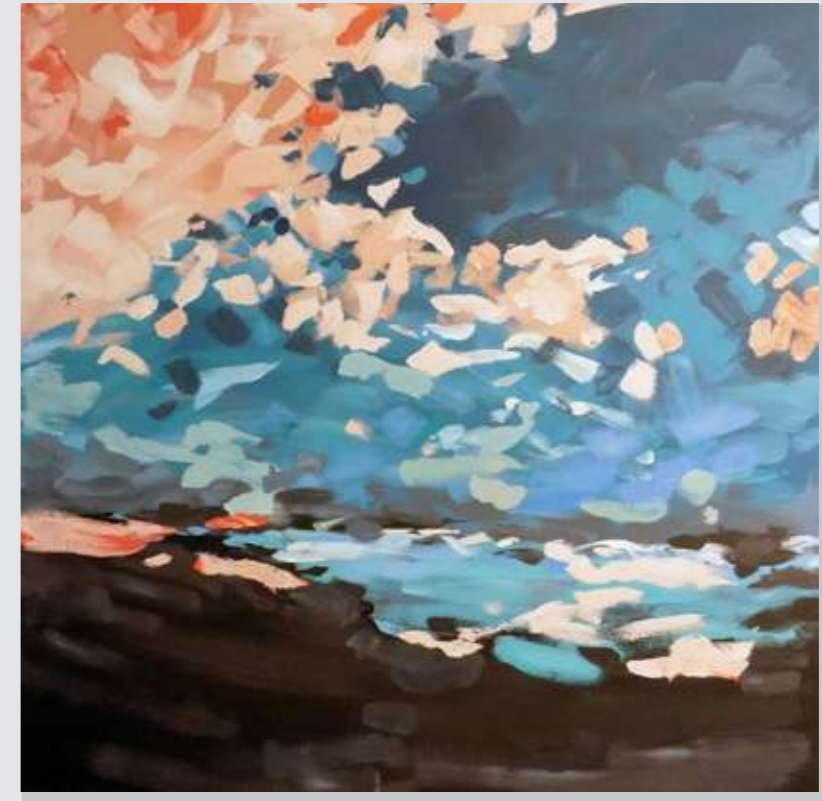

Title: Shore

Max panel size: 1200 x 1500 mm
Max canvas size: 2200 x 2600 mm

Title: Acre

Max panel size: 1200 x 1500 mm
Max canvas size: 2200 x 2600 mm

Title: Cove I

Max panel size: 1200 x 1500 mm
Max canvas size: 2200 x 2600 mm