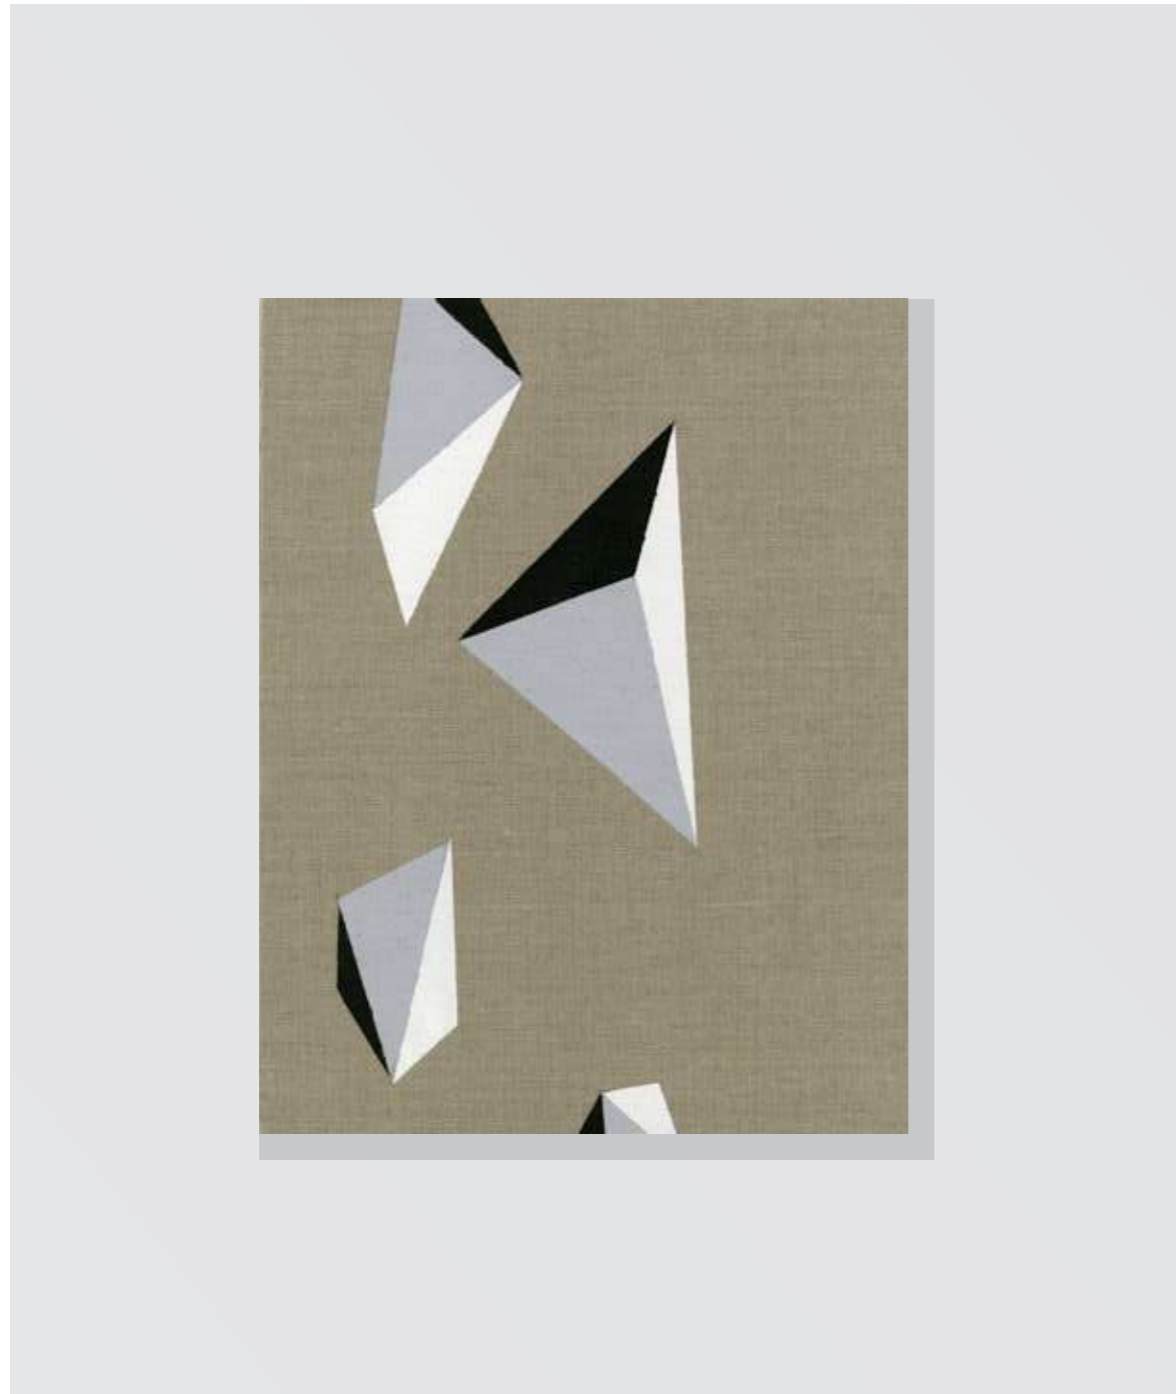

Title: Shape III

Title: Shape I

Max panel size: 1200 x 1500 mm
Max canvas size: 2200 x 2600 mm