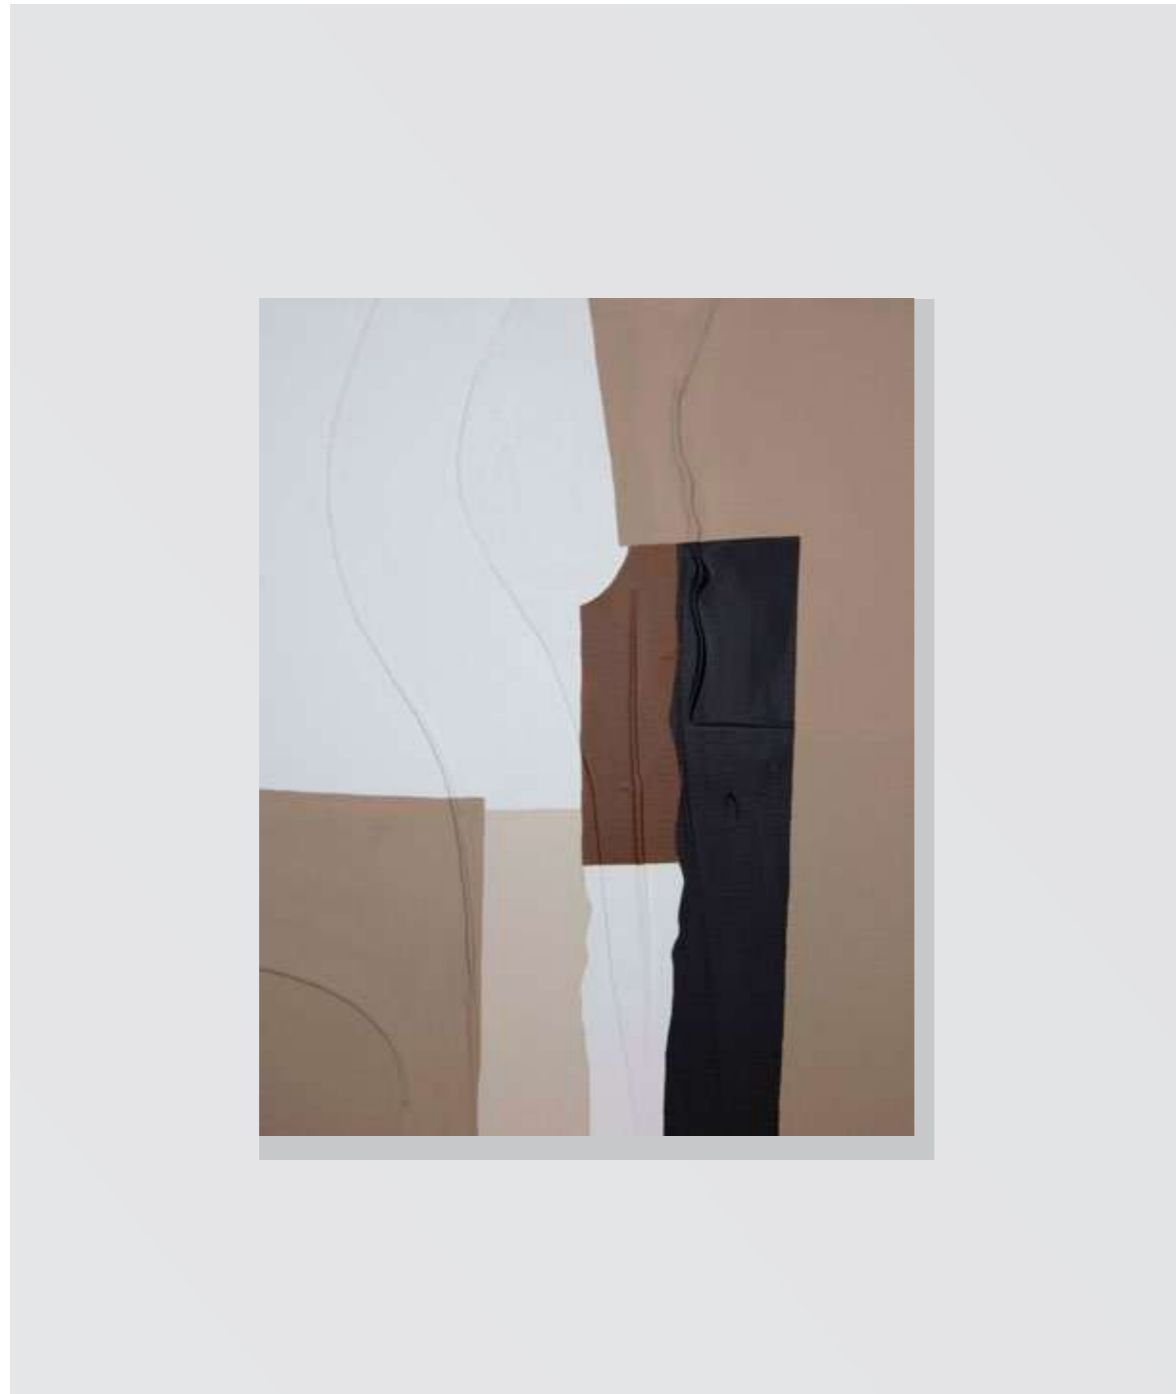

Title: Perspective

Max panel size: 1200 x 1500 mm  
Max canvas size: 2200 x 2600 mm

Title: Slice

Max panel size: 1200 x 1500 mm  
Max canvas size: 2200 x 2600 mm

Title: Geo

Max panel size: 1200 x 1500 mm  
Max canvas size: 2200 x 2600 mm