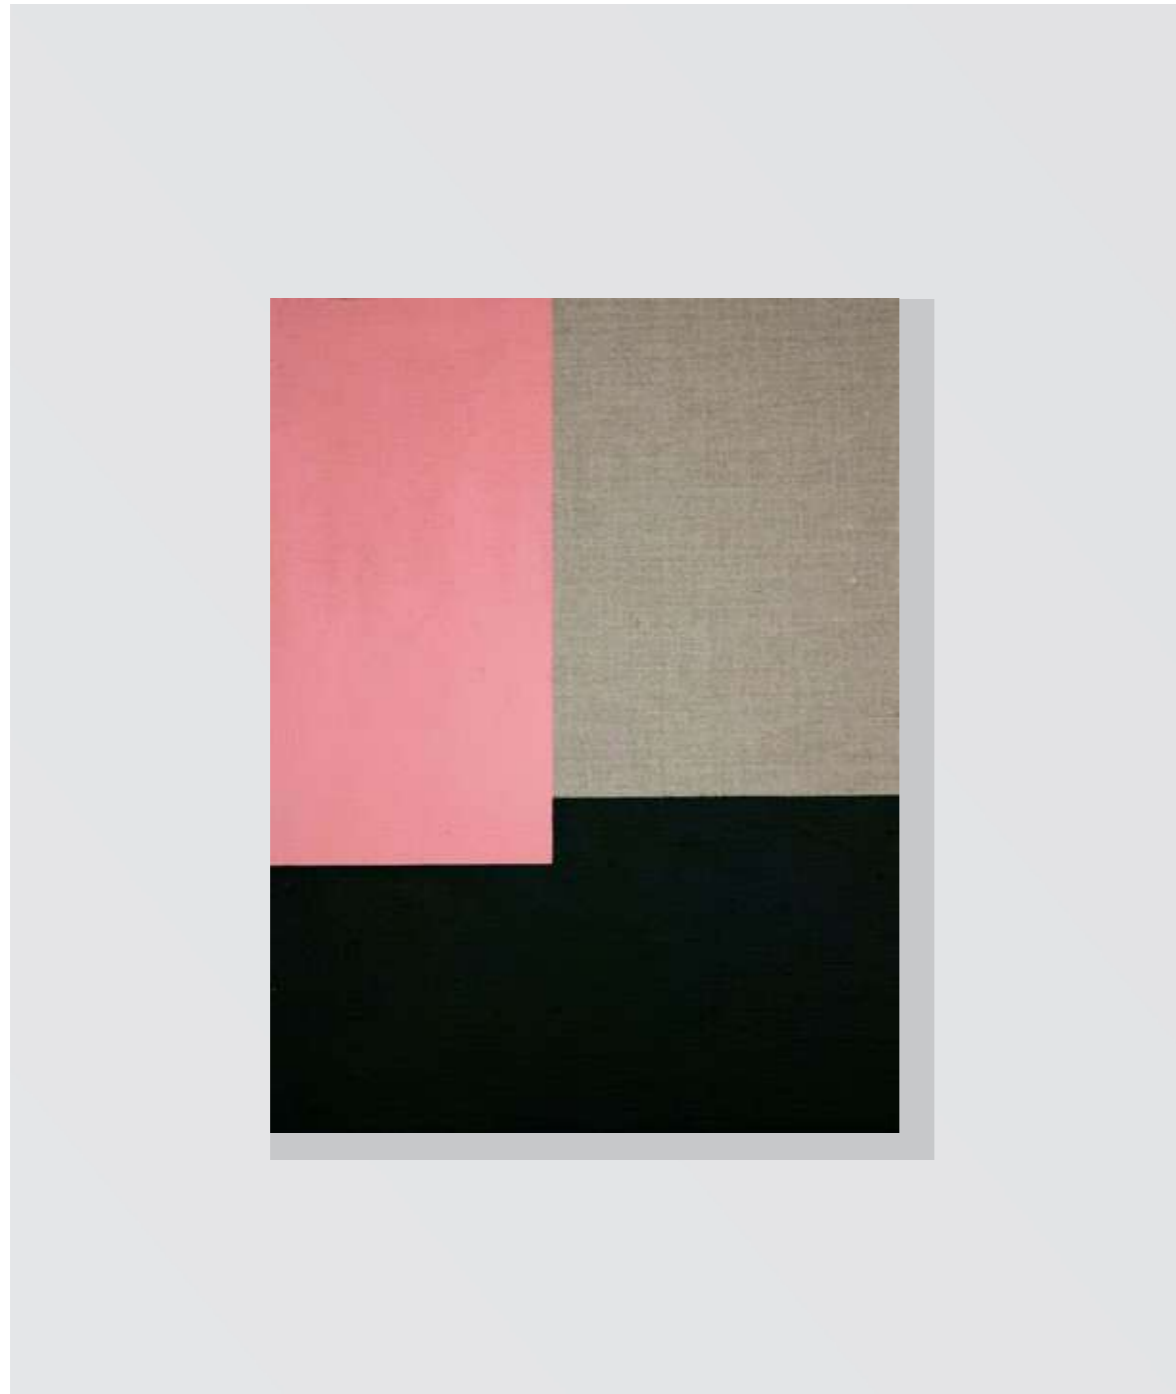

Title: Perspective

Max panel size: 1200 x 1500 mm  
Max canvas size: 2200 x 2600 mm

Title: Slice

Max panel size: 1200 x 1500 mm  
Max canvas size: 2200 x 2600 mm

Title: Geo

Max panel size: 1200 x 1500 mm  
Max canvas size: 2200 x 2600 mm