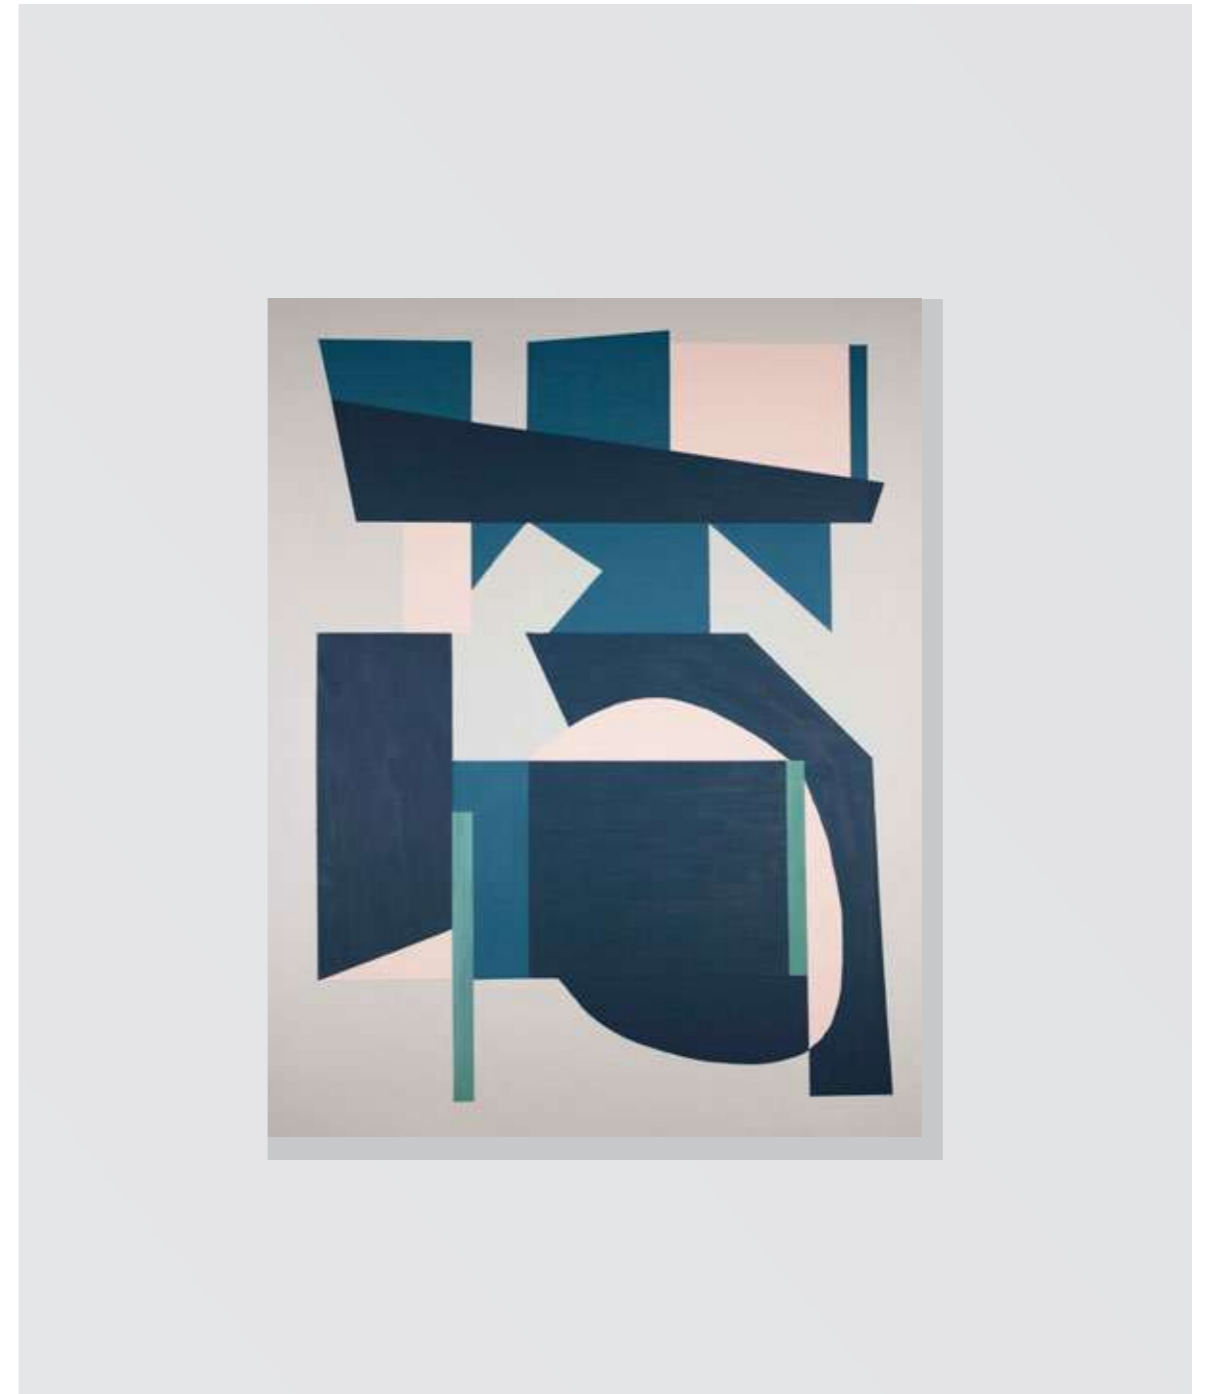

Title: Perspective

Max panel size: 1200 x 1500 mm  
Max canvas size: 2200 x 2600 mm

Title: Slice

Max panel size: 1200 x 1500 mm  
Max canvas size: 2200 x 2600 mm

Title: Geo

Max panel size: 1200 x 1500 mm  
Max canvas size: 2200 x 2600 mm