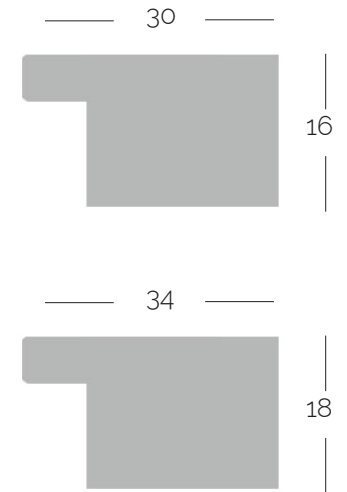

400 x 500 mm
450 x 600 mm
610 x 610 mm
850 x 600 mm
850 x 850 mm

Elementary Range: Mouldings

Profile

(Drawing Not To Scale)

Black
POL4202

W: 30mm
D: 16mm
C: Black
F: Brushed
P: Band E

Gold
POL4229

W: 30mm
D: 16mm
C: Gold
F: Brushed
P: Band E

Bronze
POL4415

W: 30mm
D: 16mm
C: Bronze
F: Brushed
P: Band E

Champagne
POL4236

W: 30mm
D: 16mm
C: Champagne
F: Brushed
P: Band E

Silver
POL4183

W: 30mm
D: 16mm
C: Silver
F: Matt
P: Band E

Elementary Range: Mouldings

Profile

(Drawing Not To Scale)

White
POL4717

W: 30mm
D: 16mm
C: White
F: Brushed
P: Band E

Oak
POL4210

W: 30mm
D: 16mm
C: Oak
F: Brushed
P: Band E

Dark Grey
POL4964

W: 30mm
D: 16mm
C: Dark Grey
F: Brushed
P: Band E