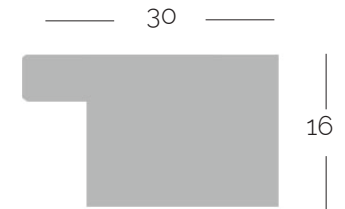

400 x 500 mm
450 x 600 mm
610 x 610 mm
850 x 600 mm
850 x 850 mm

Elementary Range: Mouldings

Profile

(Drawing Not To Scale)

Black
POL4202

W: 30mm
D: 16mm
C: Black
F: Brushed
P: Band E

Gold
POL4229

W: 30mm
D: 16mm
C: Gold
F: Brushed
P: Band E

Profile

(Drawing Not To Scale)

White
POL4717

W: 30mm
D: 16mm
C: White
F: Brushed
P: Band E

Oak
POL4210

W: 30mm
D: 16mm
C: Oak
F: Brushed
P: Band E

Dark Grey
POL4964

W: 30mm
D: 16mm
C: Dark Grey
F: Brushed
P: Band E