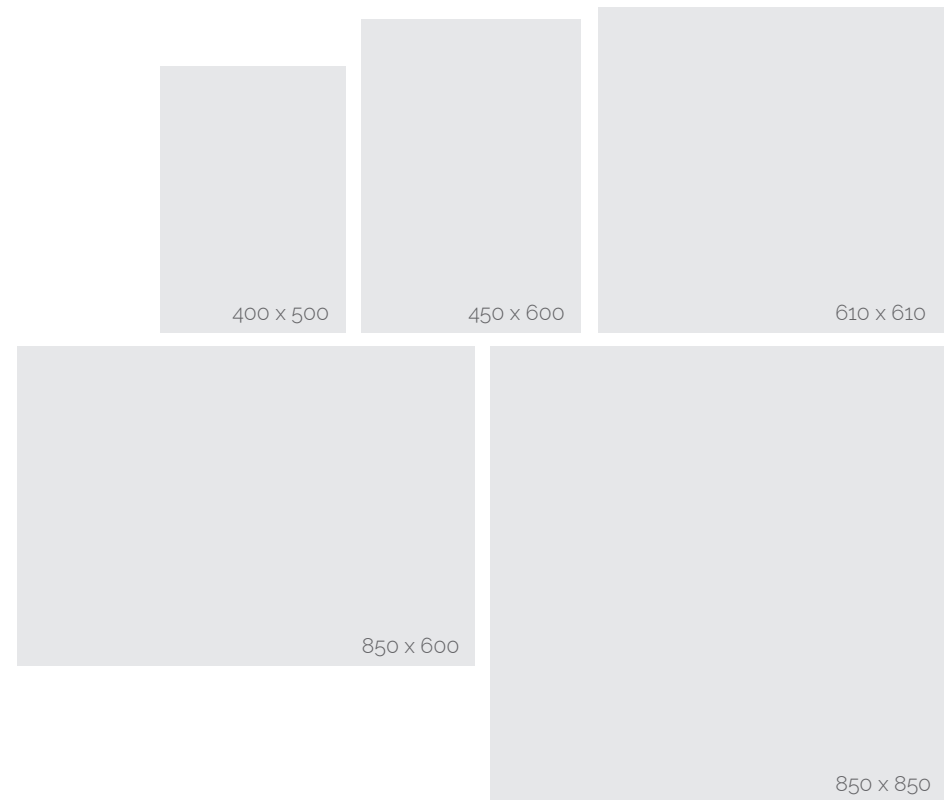

croft design studio

Elementary Range

Elementary Range

We are pleased to introduce our new Elementary package range to our customers.

This range represents a cost-effective way of ordering standard sized frames to accompany any print from our own print range (excluding curated prints and painted artwork).

This package features a choice of our most popular acrylic mouldings, paired with a choice of one of three standard mountboards to choose from (Arctic, Snow White or Black) in the fixed sizes below.

Standard overall sizes available:

400 x 500 mm
450 x 600 mm
610 x 610 mm
850 x 600 mm
850 x 850 mm

Elementary Range: Mouldings

Profile

(Drawing Not To Scale)

Black
POL4202

W: 30mm
D: 16mm
C: Black
F: Brushed
P: Band E

Gold
POL4229

W: 30mm
D: 16mm
C: Gold
F: Brushed
P: Band E

Profile

(Drawing Not To Scale)

White
POL4717

W: 30mm
D: 16mm
C: White
F: Brushed
P: Band E

Oak
POL4210

W: 30mm
D: 16mm
C: Oak
F: Brushed
P: Band E

Dark Grey
POL4964

W: 30mm
D: 16mm
C: Dark Grey
F: Brushed
P: Band E