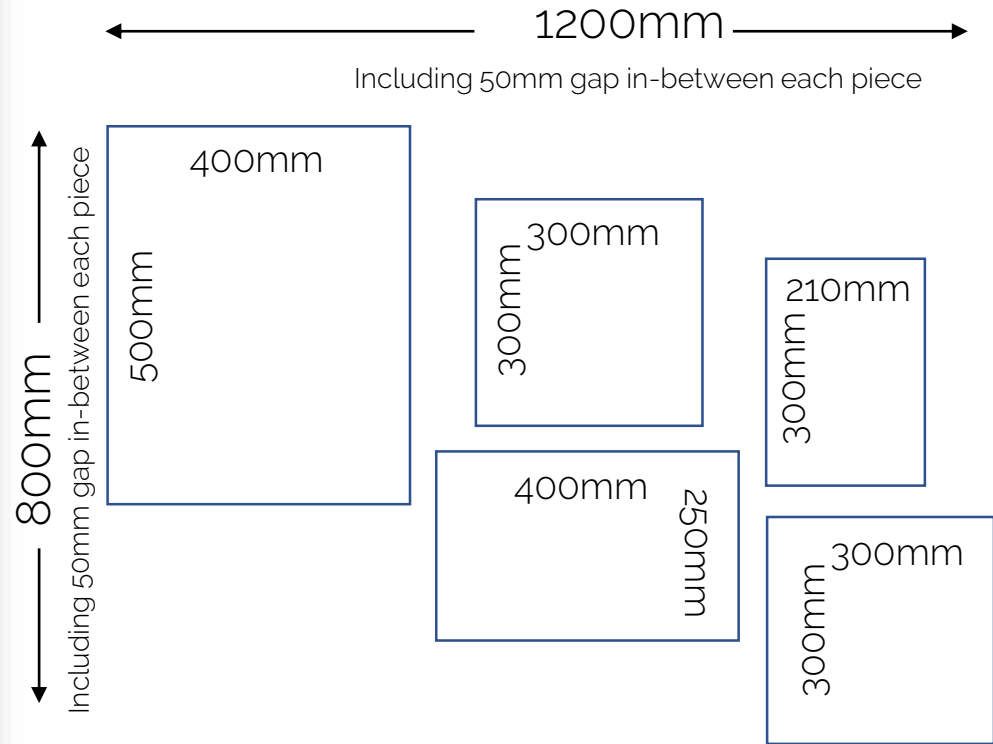

## Gallery Wall Package Prices

We are now offering these gallery wall package prices with our croft prints. Our croft prints can all be found on our site under 'artwork' and then under 'croft prints'

- All croft prints are included in our package prices **except** printed canvases.
- Any colour change in the print will incur a slight price increase.
- Please advise that you are ordering from a gallery wall package price at POS.
- Mounts are not included in the package price.
- Any frame included.
- Sizes included are to follow.

All sizes are overall

All sizes are overall

All sizes are overall

---

Croft Design Studio  
Unit 1 Station Road Industrial Estate  
Station Road  
Winslow  
Buckinghamshire  
MK18 3RQ

[www.croftdesignstudio.co.uk](http://www.croftdesignstudio.co.uk)