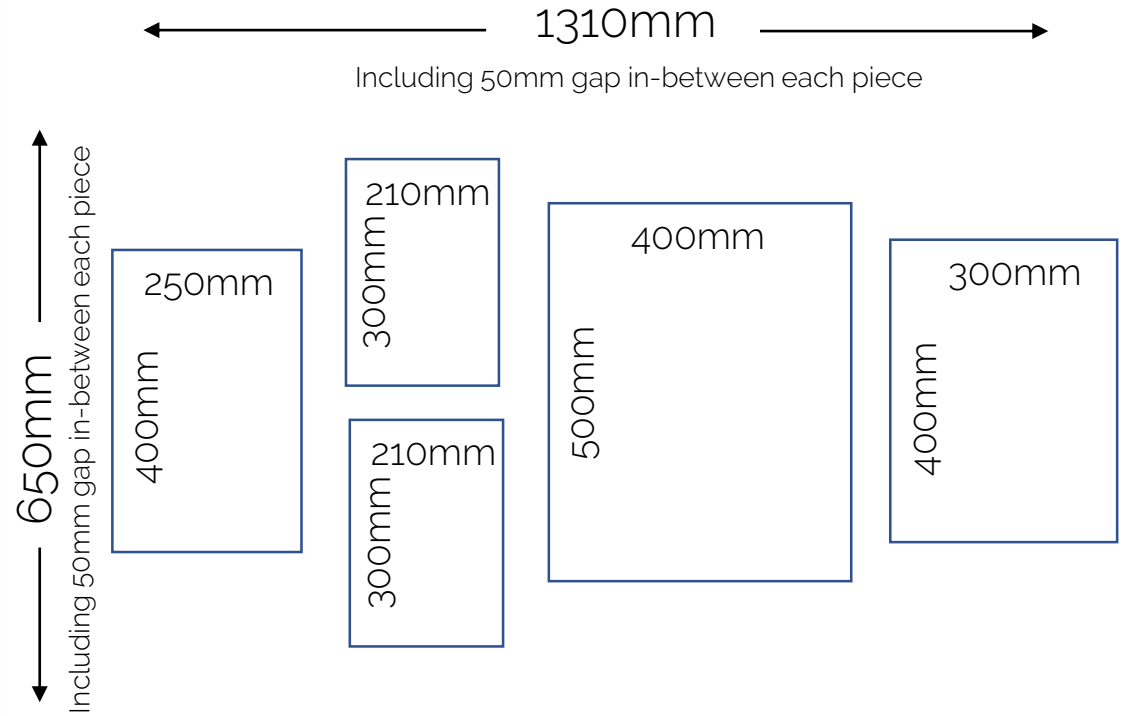

## Gallery Wall Package Prices

We are now offering these gallery wall package prices with our croft prints. Our croft prints can all be found on our site under 'artwork' and then under 'croft prints'

- All croft prints are included in our package prices **except** printed canvases.
- Any colour change in the print will incur a slight price increase.
- Please advise that you are ordering from a gallery wall package price at POS.
- Mounts are not included in the package price.
- Any frame included.
- Sizes included are to follow.

All sizes are overall

All sizes are overall

All sizes are overall

---

Croft Design Studio  
Unit 1 Station Road Industrial Estate  
Station Road  
Winslow  
Buckinghamshire  
MK18 3RQ

[www.croftdesignstudio.co.uk](http://www.croftdesignstudio.co.uk)