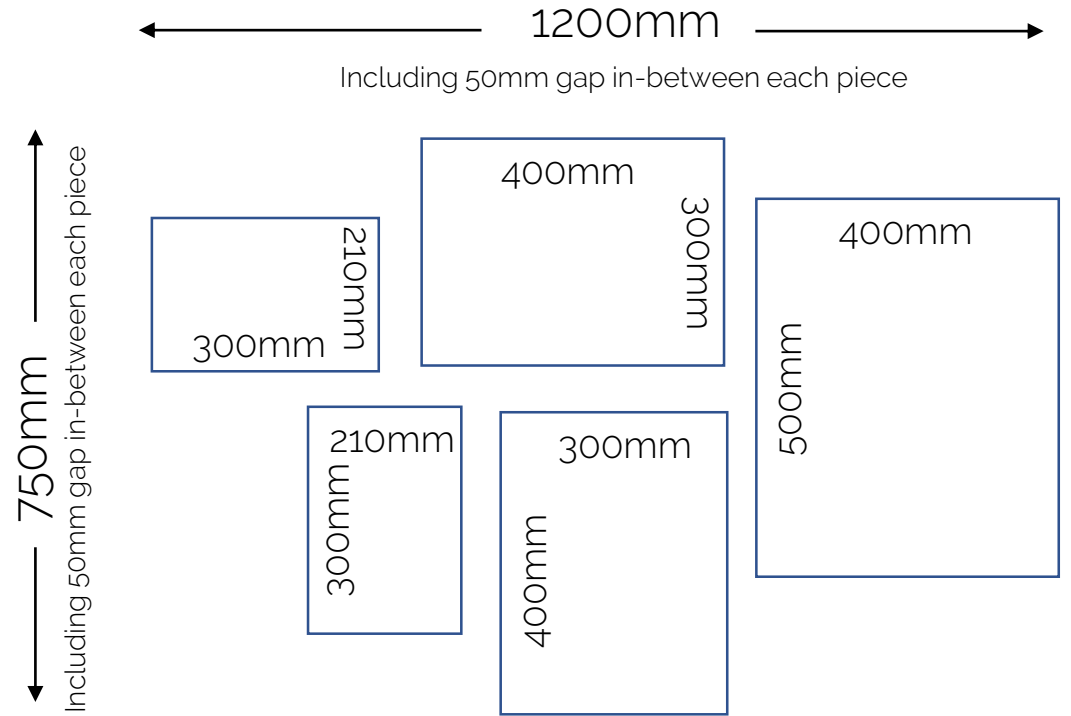

**croft  
design  
studio**

**Gallery Wall Package Price List  
2020**

## Gallery Wall Package Prices

We are now offering these gallery wall package prices with our croft prints. Our croft prints can all be found on our site under 'artwork' and then under 'croft prints'

- All croft prints are included in our package prices **except** printed canvases.
- Any colour change in the print will incur a slight price increase.
- Please advise that you are ordering from a gallery wall package price at POS.
- Mounts are not included in the package price.
- Any frame included.
- Sizes included are to follow.

All sizes are overall

All sizes are overall

All sizes are overall

---

Croft Design Studio  
Unit 1 Station Road Industrial Estate  
Station Road  
Winslow  
Buckinghamshire  
MK18 3RQ

[www.croftdesignstudio.co.uk](http://www.croftdesignstudio.co.uk)